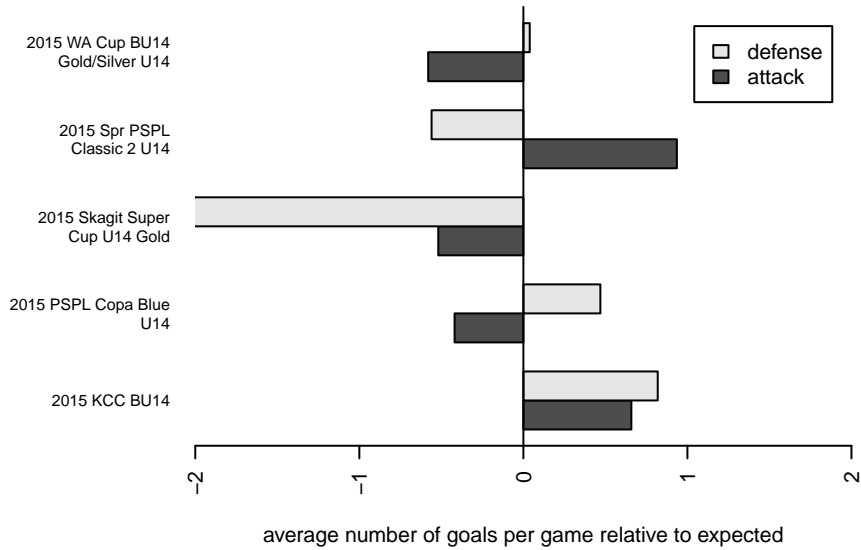

Performance relative to 13 month average