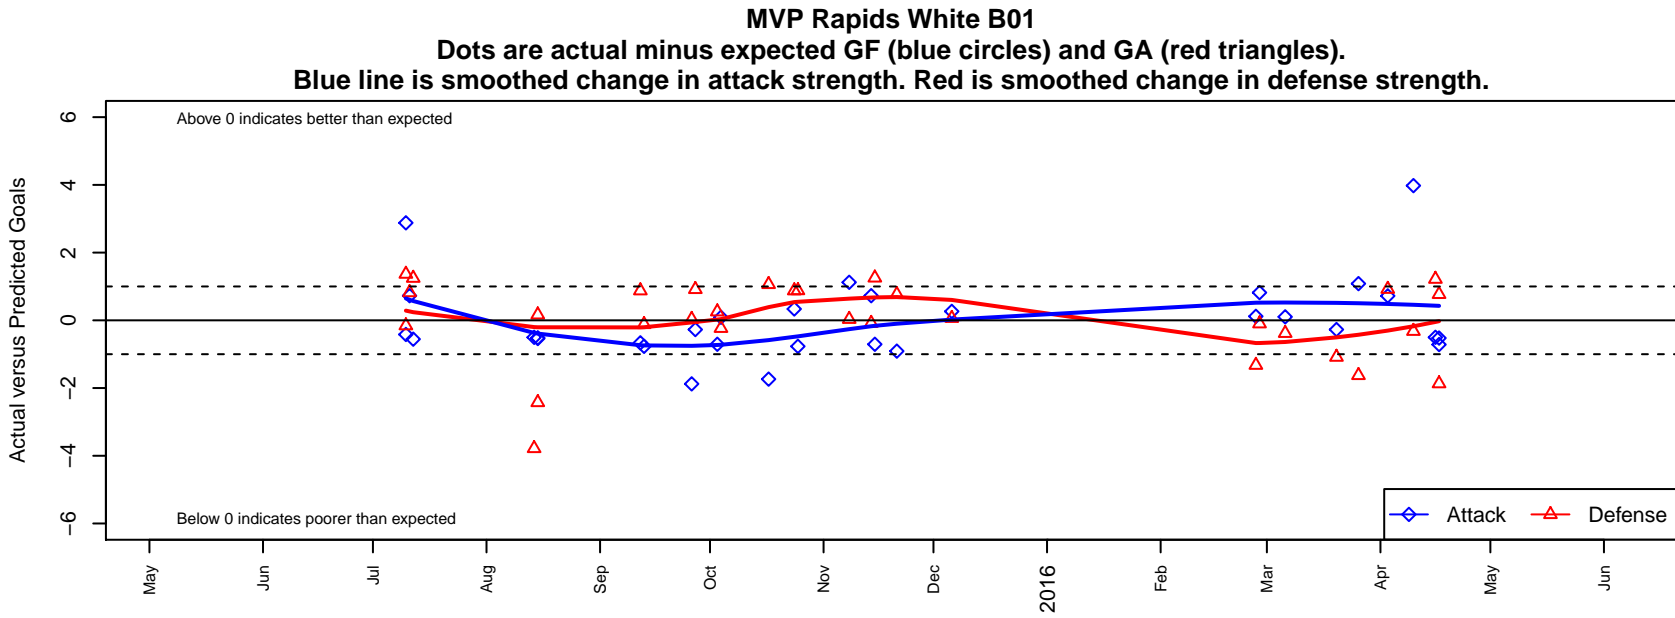

MVP Rapids White B01

Maple Valley SA
 Maple Valley, WA
 B01 total strength=961
 attack=1.71 defense=1.78
 fall league = PSPL Copa Blue U14
 spr league = Spr PSPL Classic 2 U14

alt names used:
 MVP Rapids White [B01]
 MVP Rapids '01 White
 MVP RAPIDS '01 WHITE
 MVP Rapids '01 White
 MAPLE VALLEY PREMIER (MVP) RAPIDS '01

Venues played:
 2015 KCC BU14
 2015 Skagit Super Cup U14 Gold
 2015 PSPL Copa Blue U14
 2015 Spr PSPL Classic 2 U14
 2015 WA Cup BU14 Gold/Silver U14

**attack and defense variance (black dot)
relative to other teams
and top 10 in region**