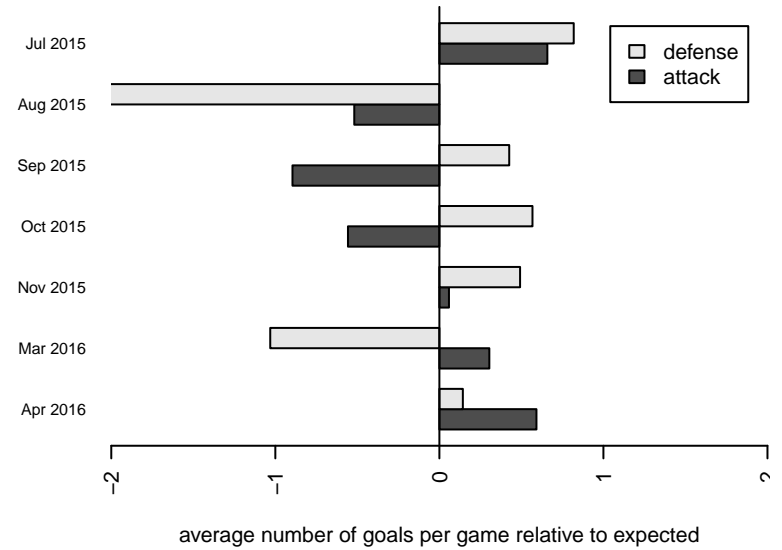

Performance relative to 13 month average