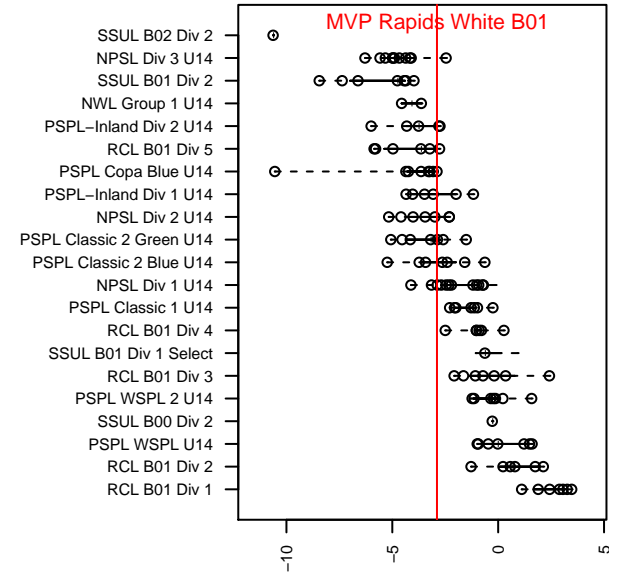

**attack and defense rating
relative to others at age
and all opponents in last 13 months**